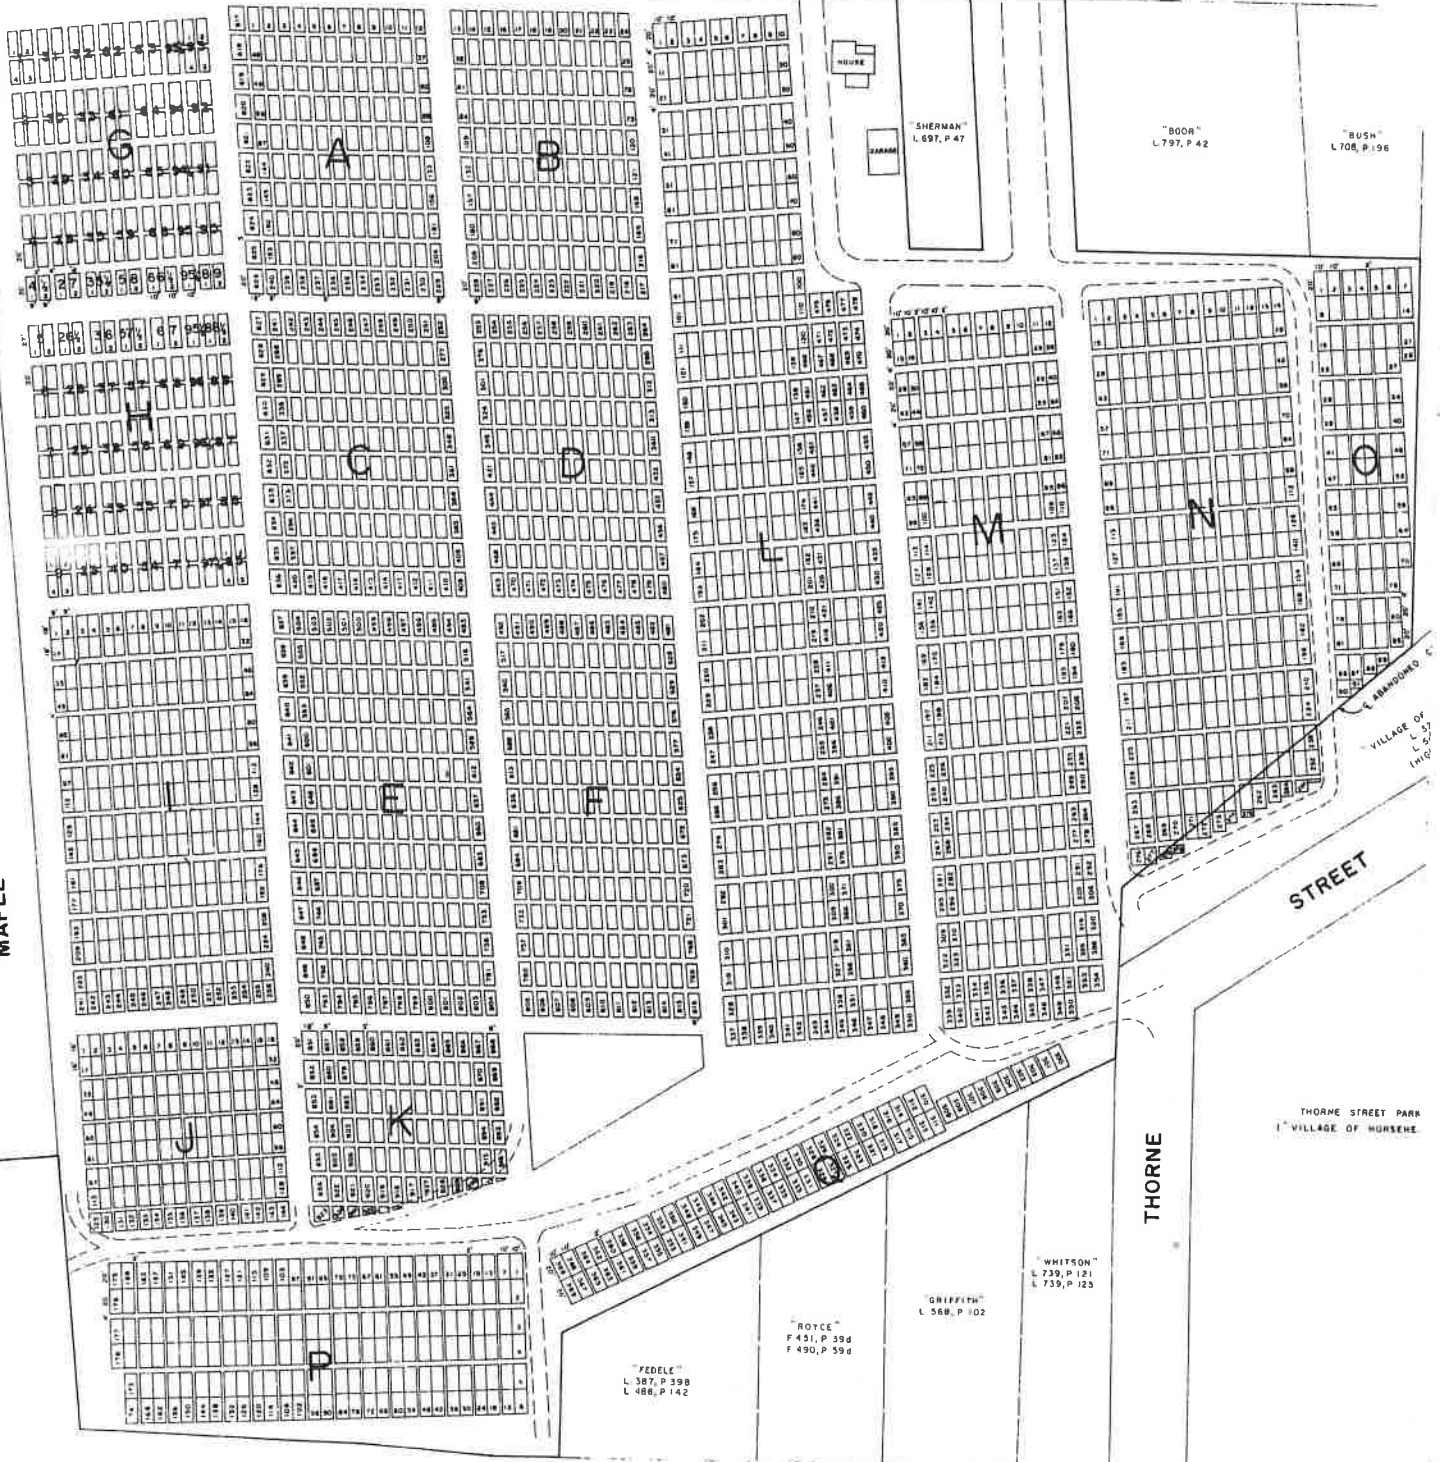

WEST

BROAD

STREET

LANE

GROVE

MAPLE

SAYRE

STREET

THORNE

STREET

THORNE STREET PARK
VILLAGE OF HUNTSVILLE

FEDERLE
L 387, P 398
L 488, P 142

ROYCE
F 451, P 399
F 490, P 556

GRIFFITH
L 568, P 102

WHITSON
L 739, P 121
L 739, P 125

VILLAGE OF
L 57
Imp